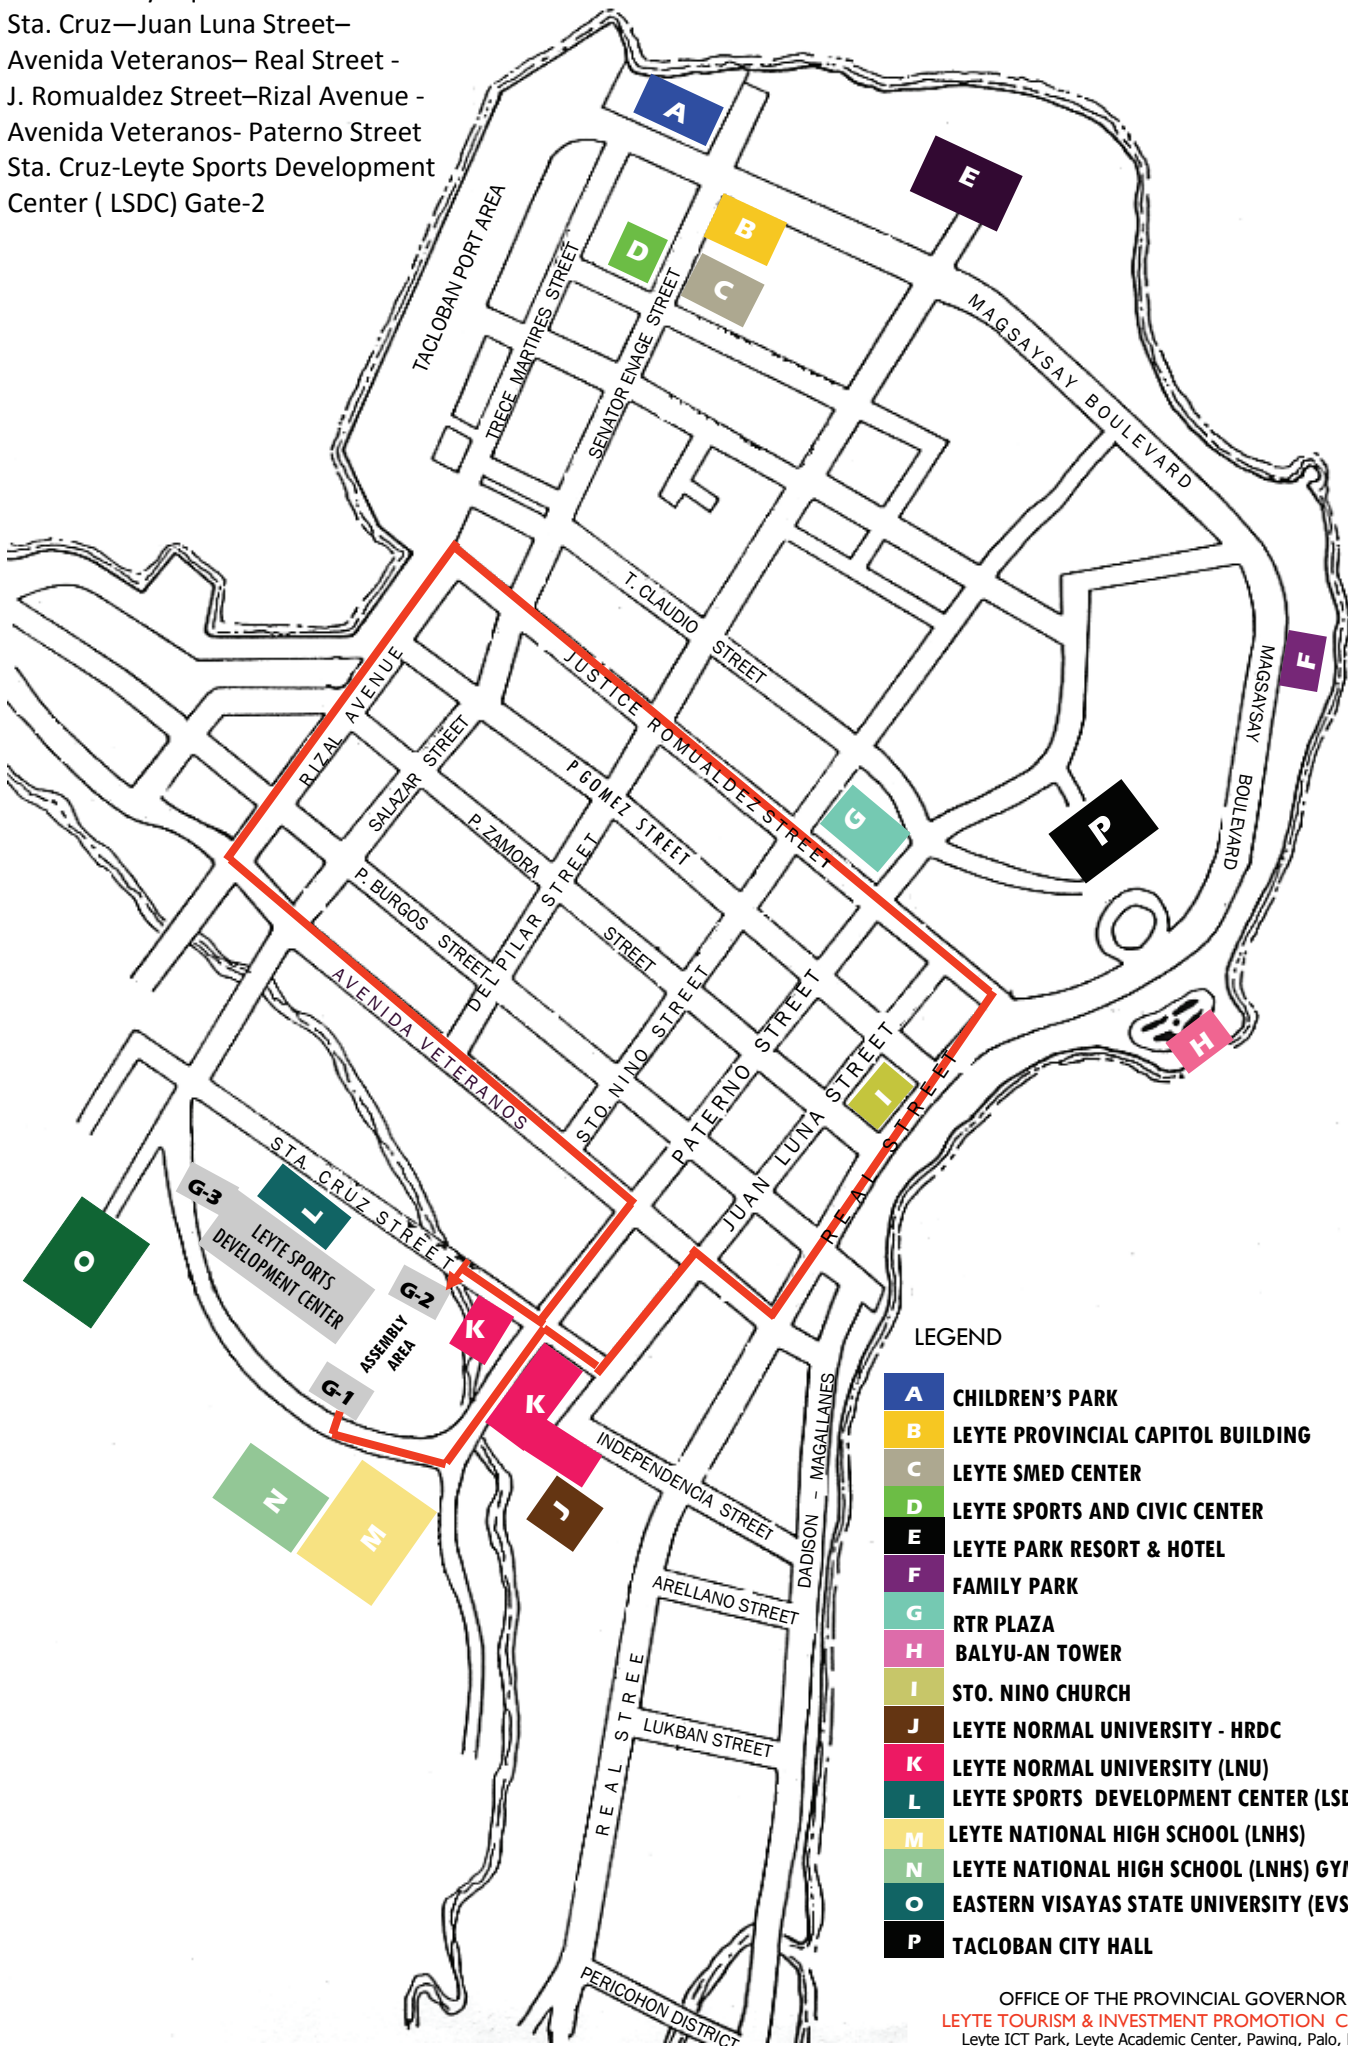

Assembly Time: 7:30 AM  
 Assembly Area : LSDC  
 Start/Time of Parade: 8:30 A.M.

# MAP OF TACLOBAN

### PARADE ROUTE

27 JUNE 2009

**Parade Route:**

LSDC - Ninoy Aquino Ave. -Paterno St.-  
 Sta. Cruz—Juan Luna Street—  
 Avenida Veteranos— Real Street -  
 J. Romualdez Street—Rizal Avenue -  
 Avenida Veteranos- Paterno Street  
 Sta. Cruz-Leyte Sports Development  
 Center ( LSDC) Gate-2

**LEGEND**

- A** CHILDREN'S PARK
- B** LEYTE PROVINCIAL CAPITOL BUILDING
- C** LEYTE SMED CENTER
- D** LEYTE SPORTS AND CIVIC CENTER
- E** LEYTE PARK RESORT & HOTEL
- F** FAMILY PARK
- G** RTR PLAZA
- H** BALYU-AN TOWER
- I** STO. NINO CHURCH
- J** LEYTE NORMAL UNIVERSITY - HRDC
- K** LEYTE NORMAL UNIVERSITY (LNU)
- L** LEYTE SPORTS DEVELOPMENT CENTER (LSDC)
- M** LEYTE NATIONAL HIGH SCHOOL (LNHS)
- N** LEYTE NATIONAL HIGH SCHOOL (LNHS) GYM
- O** EASTERN VISAYAS STATE UNIVERSITY (EVSU)
- P** TACLOBAN CITY HALL